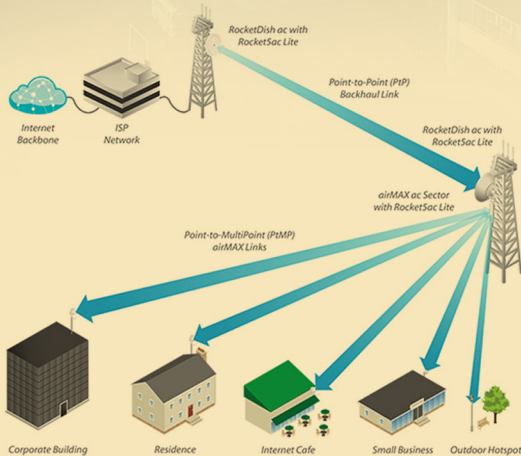

# High Speed Wireless Internet

# 25

MBPS down x 5 up

Plans  
starting at

# \$80

PROVIDED BY:

**UBIQUITI**  
NETWORKS

### Application Example

- Better Bandwidth
- Unlimited Access
- Fast Installation

Terms and conditions apply